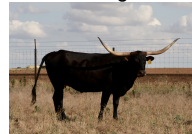

TS Max's Agave Rose