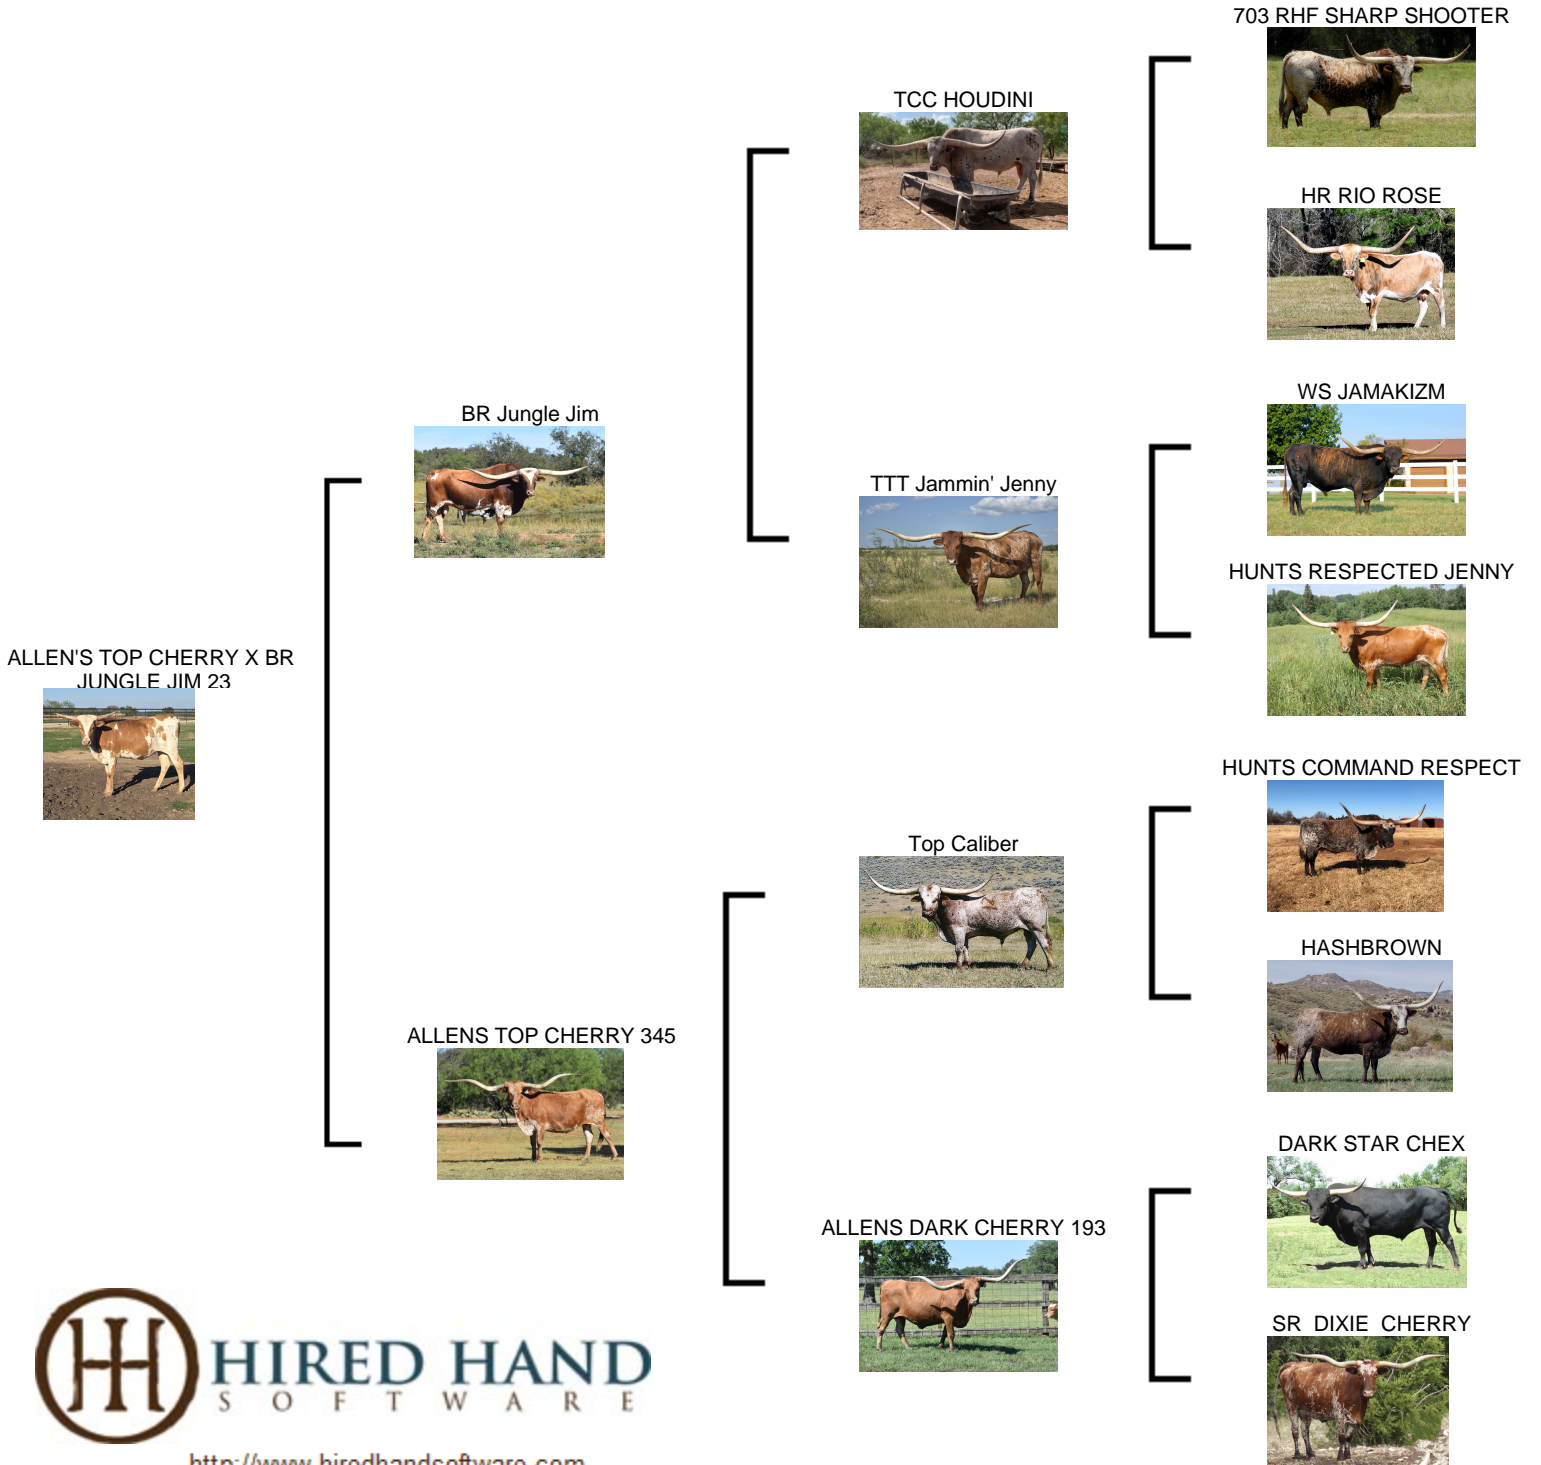

# ALLEN'S TOP CHERRY X BR JUNGLE

Date of Birth: 08/04/2023  
Registration 1: Pending  
Breeder: WHITLOCK/6CR LONGHORNS  
Owner: WHITLOCK/6CR LONGHORNS

Courtesy of Whitlock Longhorns

<http://www.hiredhandsoftware.com>